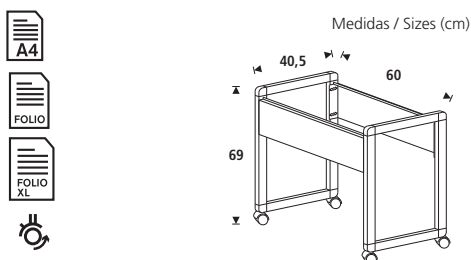

Ref.	€ (sin IVA / VAT not included)	cm (embalaje / packaging)	kg / m³ (embalaje / packaging)
RD-310	76,00 €	43x11x68	8,3 kg / 0,032 m³